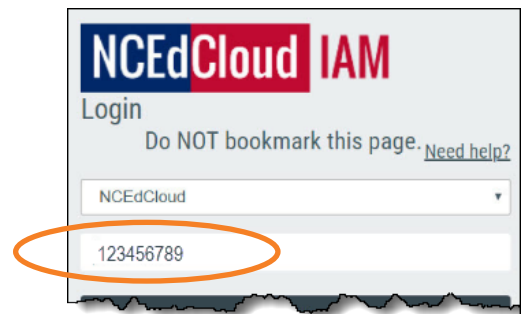

Access NCEdCloud (Home Base) Applications

Access NCEdCloud applications through the WakeID portal or the NCEdCloud (Home Base) portal.

Access Applications from WakeID Portal

1. Log into **WakeID**.
2. Click **Home Base**.
 - You will be directed to NCEdCloud log in page.
3. Enter your **State UID** or **Student UID (PowerSchool Number)**.
4. Click **Go**.
 - Available NCEdCloud Applications will appear.